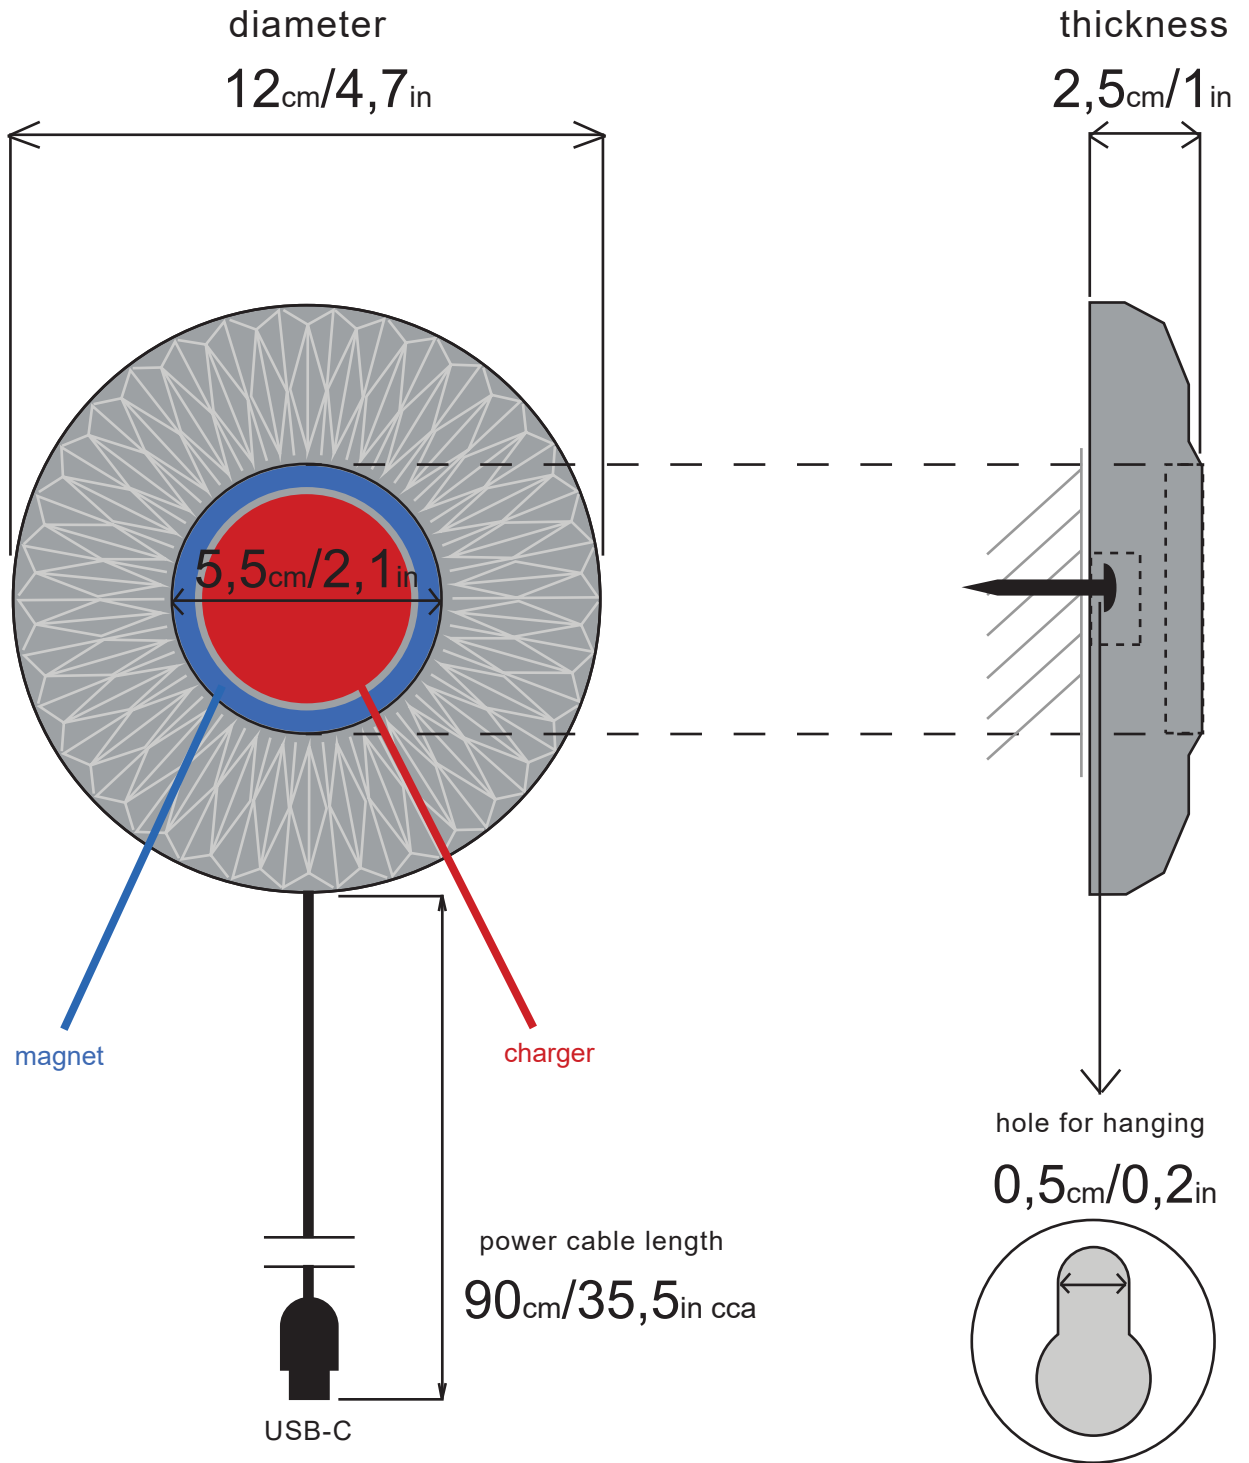

# Crystalsun mini

measures in centimeters / inches

the cable can be routed from side or from below