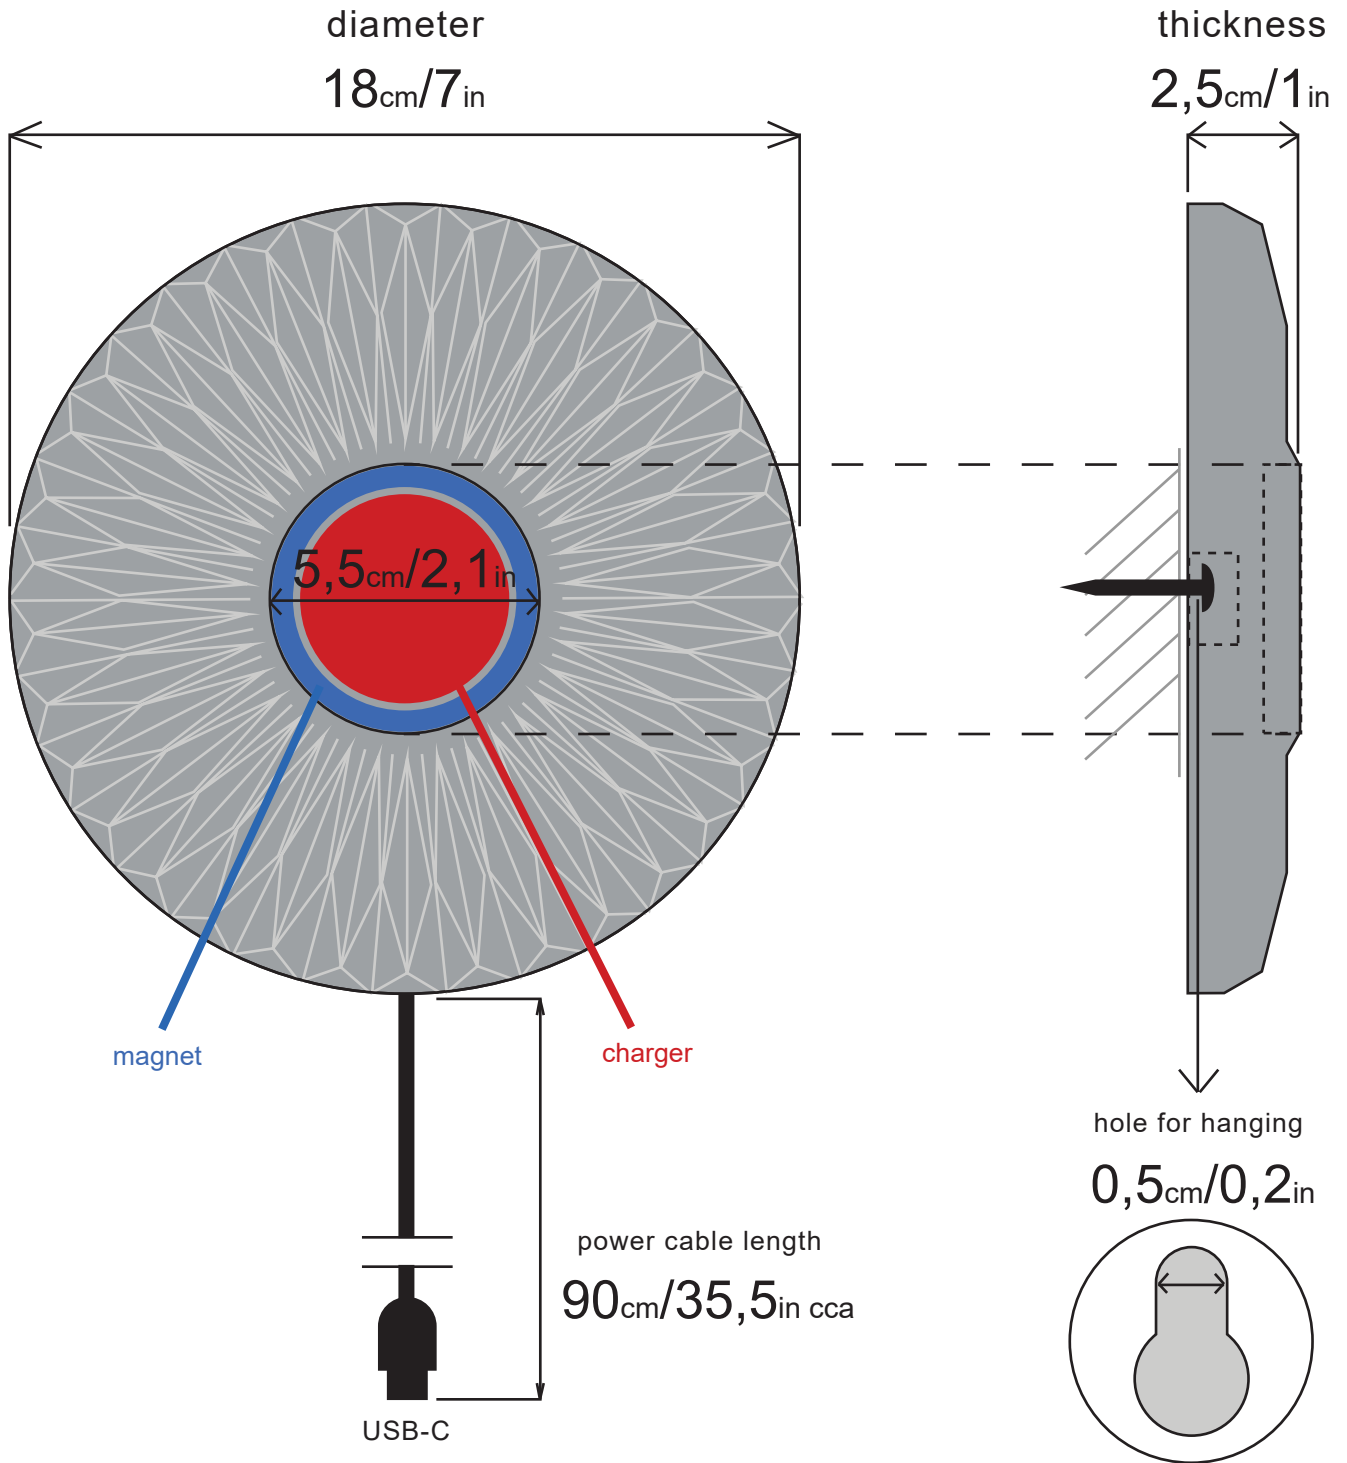

# Crystalsun maxi

measures in centimeters / inches

the cable can be routed from side or from below